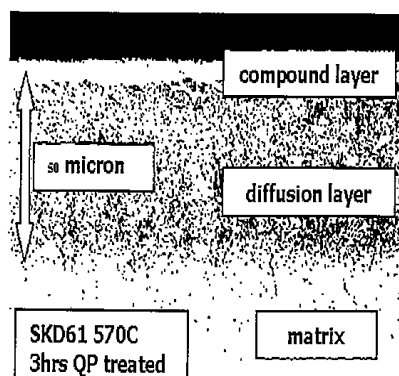

The trademark of Tuffride has been changed to Isonite effective December 15th, 2007. The Tuffride is a molten salt bath heat treatment at 570-580 °C, temperatures far below the transformation point of steel. When subjected to this process, the surface of the steel material is carburized and nitrided by CO and N, developing hardening reaction to form carbide and nitride. The photo shows the texture of cross section of low carbon steel that underwent Tuffride process. The top layer consist of a nitrogen compound that is, nitridel iron. The nitrogen penetrates the nitrogen compound layer and forms a diffusion layer under the compound layer. To clearly illustrate the diffusion layer on the picture, Tuffride processed steel is heated at 300°C to separate nitrogen in the diffusion layer.